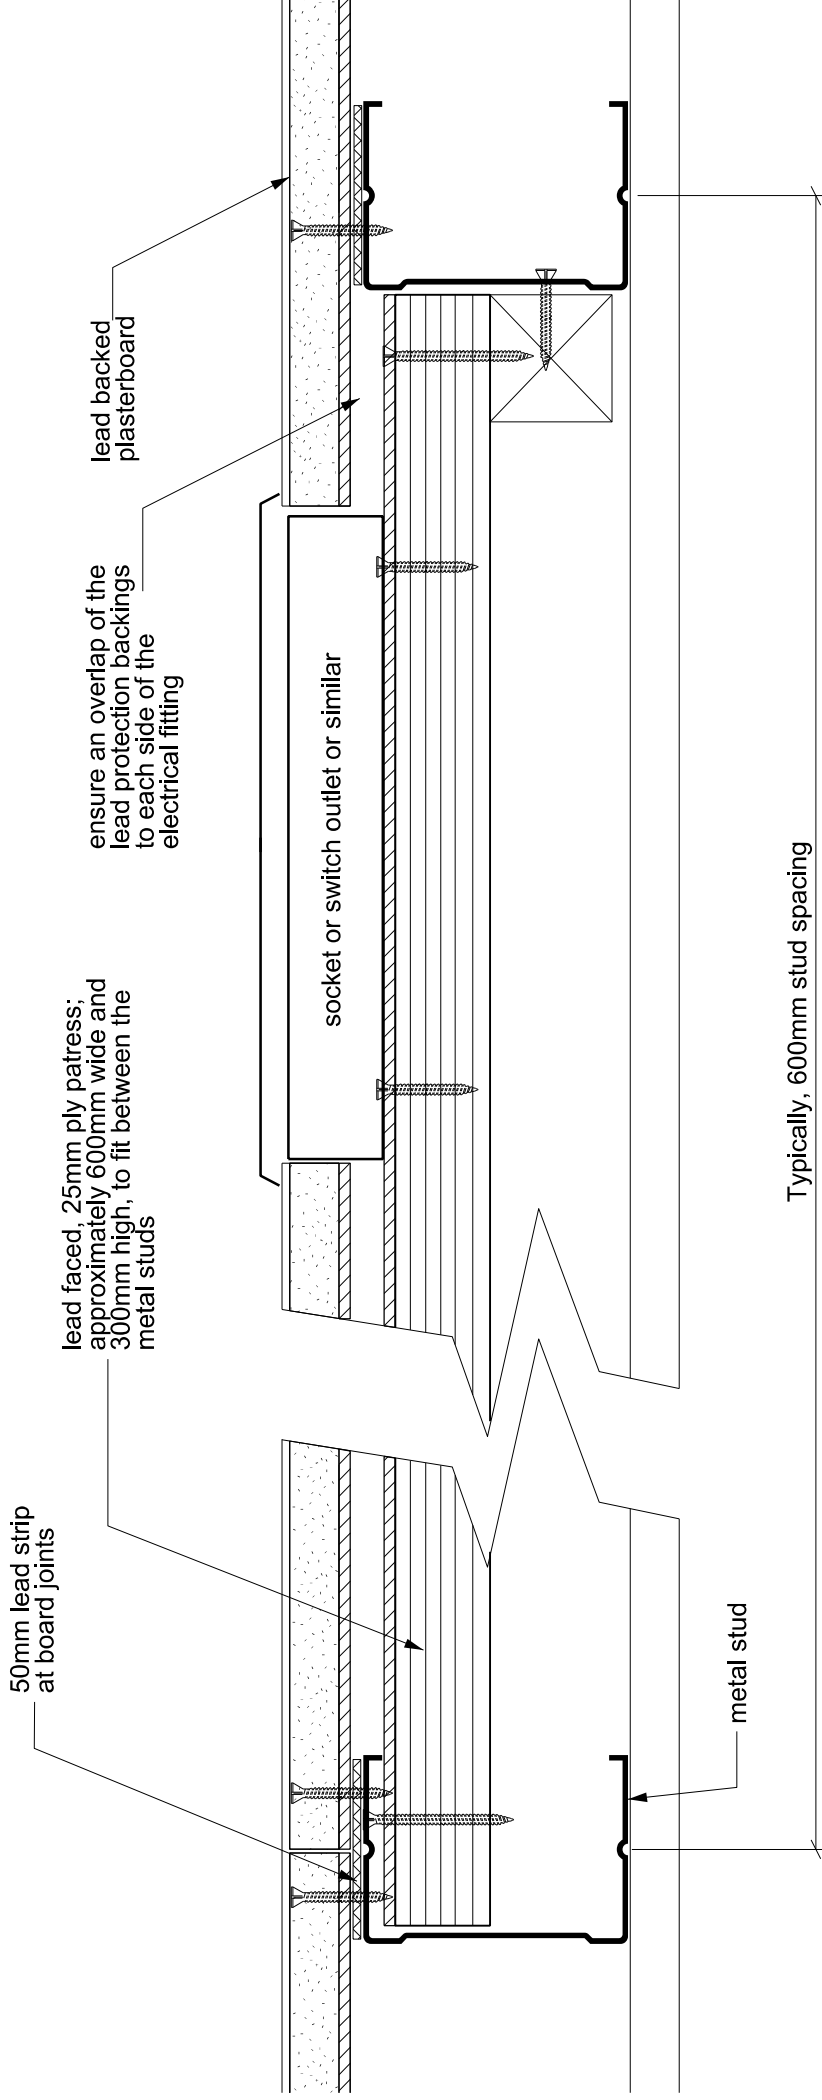

X-RAY ROOM SIDE

TYPICAL LEAD FITTING DETAILS
SCALE : HALF FULL SIZE @ A4

TYPICAL ELECTRICAL OUTLET
OR SWITCH